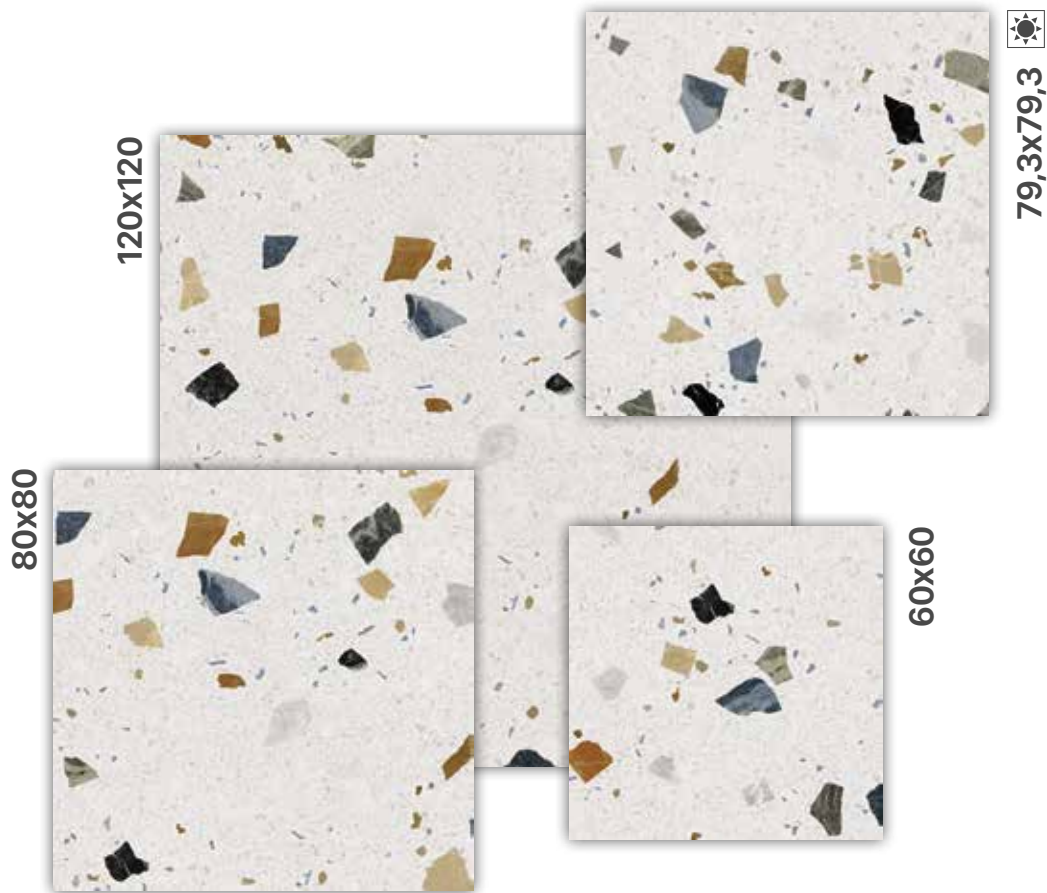

STRACCIATELLA
COLLECTION

ARCANA
CERAMICA

STRACCIATELLA COLLECTION

POLISHED

POLISHED product. It is recommended for residential use, with light pedestrian transit. Surface need to be protected during the installation and it is very important to keep a careful maintenance.

Stracciatella-R Nácar 80x80 cm

79,3x79,3 cm 31,1"x 31,1" R.053

PORCELAIN TILE

Miscela-R Nácar Polished

Stracciatella-R Nácar Polished

Miscela-R Grafito Polished

Stracciatella-R Grafito Polished

120x120 cm 47,2"x 47,2" R.055

PORCELAIN TILE

Miscela-R Nácar

Stracciatella-R Nácar

80x80 cm 31,5"x 31,5" R.031

PORCELAIN TILE

Miscela-R Nácar

Stracciatella-R Nácar

Stellato-R Multicolor

Miscela-R Grafito

Stracciatella-R Grafito

60x60 cm 23,6"x 23,6" R.014

PORCELAIN TILE

Miscela Nácar

Stracciatella Nácar

Miscela Grafito

Stracciatella Grafito