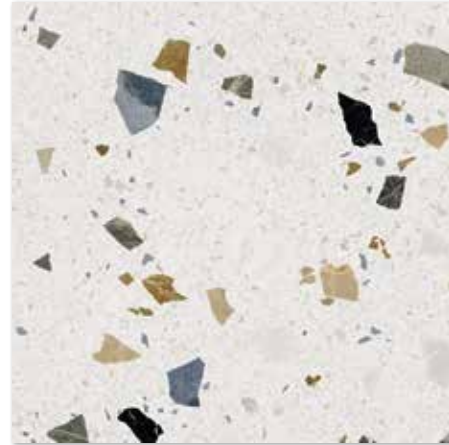

Stracciatella-R Nácar 80x80 cm

79,3x79,3 cm 31,1"x 31,1" R.053

PORCELAIN TILE

Miscela-R Nácar Polished

Stracciatella-R Nácar Polished

Miscela-R Grafito Polished

Stracciatella-R Grafito Polished

120x120 cm 47,2"x 47,2" R.055