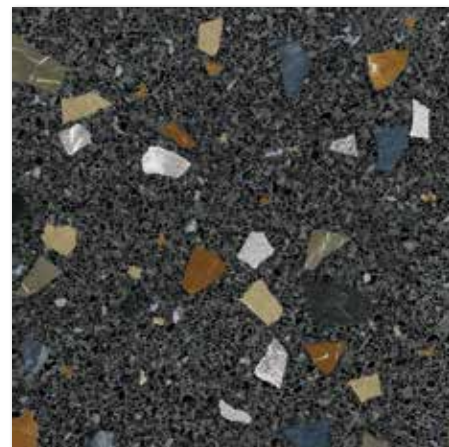

Stracciatella-R Nácar 80x80 cm

79,3x79,3 cm 31,1"x 31,1" R.053

PORCELAIN TILE

Miscela-R Nácar Polished

Stracciatella-R Nácar Polished

Miscela-R Grafito Polished

Stracciatella-R Grafito Polished

120x120 cm 47,2"x 47,2" R.055